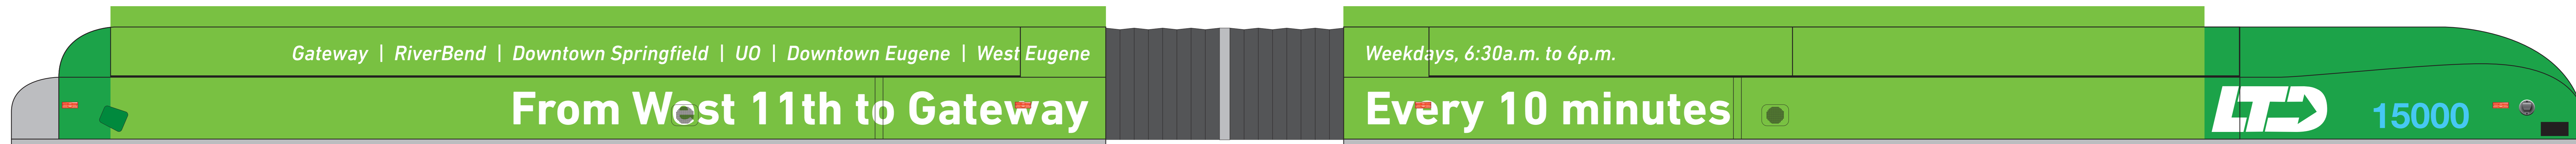

EMX 15000 SERIES EXTERIOR MURALS

Scale: 1/16th Resolution for Photoshop images: 512ppi at 1/16th scale

Design areas highlighted light green.

Do not extend beyond the highlighted design area. Keep your work below the obstacles layer.

NOTE: The top 6" are bleed. They will not be visible at street level.

Visible area for all four design areas ends at the black line.
Please bleed your background to the top of the light green boxes.

DRIVER SIDE

CURB SIDE